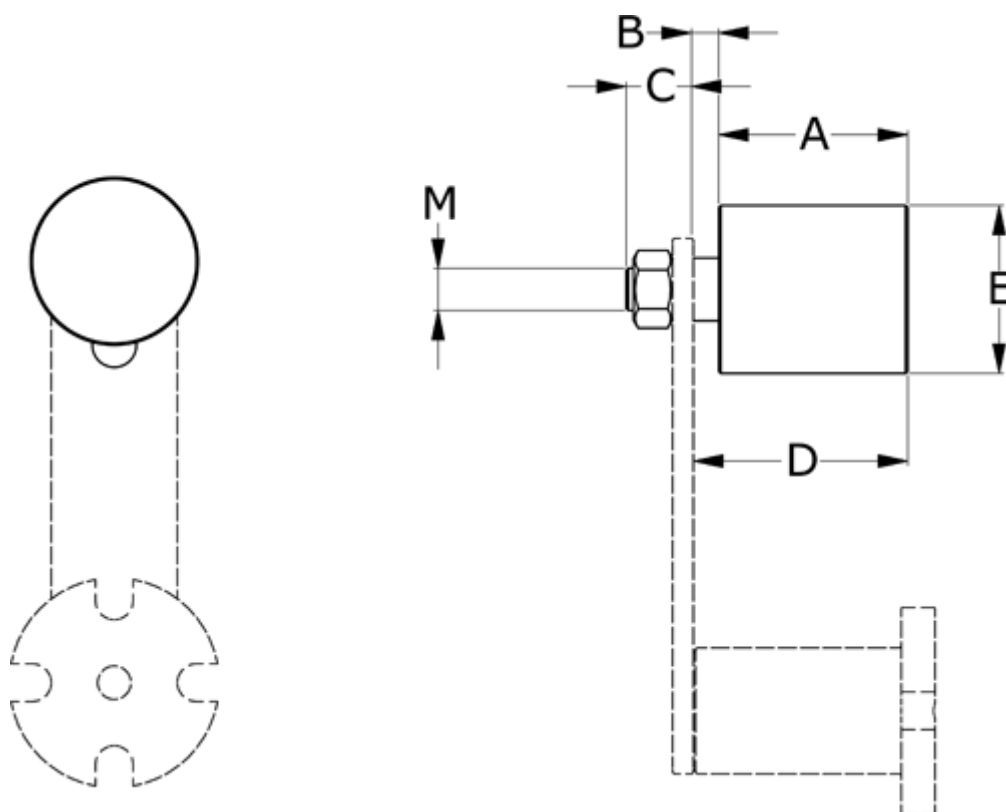

# Data Sheet

Article number: 670540

Description: Roller DP 40  
plastic Ø40 B45, Temp. -20 to +70 gr.

## Measures

A = 45

B = 6

C = 16

D = 51

E = 40

For tightener = CE 15, CE 18, CEZ 15, CEZ 18, PX 20, PX 30

M = M10